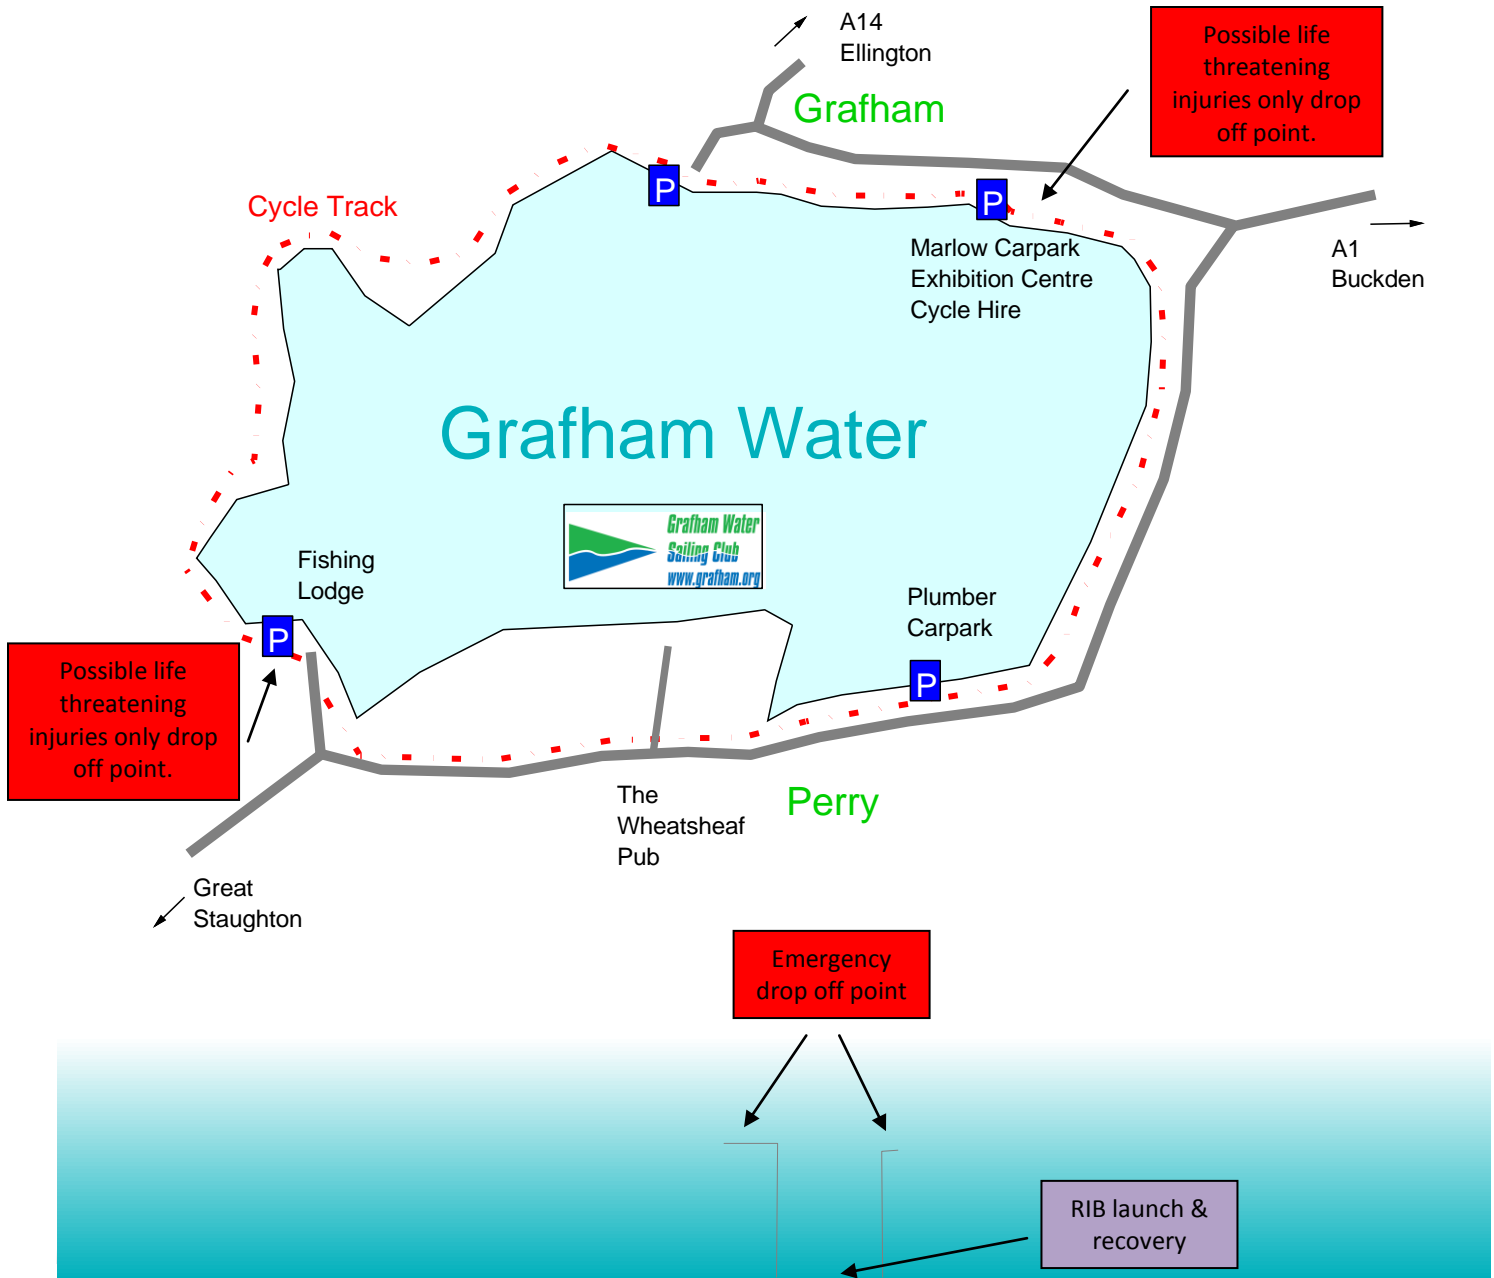

Grafham Water Site Map

- | | | | | | |
|---|---------------------------|---|-----------------------|---|-----------------------|
|  | Watersports & sales |  | Toilets |  | Cycle hire & sales |
|  | Car parking |  | Picnic area |  | Nature trail |
|  | Dog walking |  | Bird hides |  | Refreshments |
|  | Children's play area |  | Footpaths & cycleways |  | Reservoir information |
|  | Woodland & Nature Reserve | | | | |