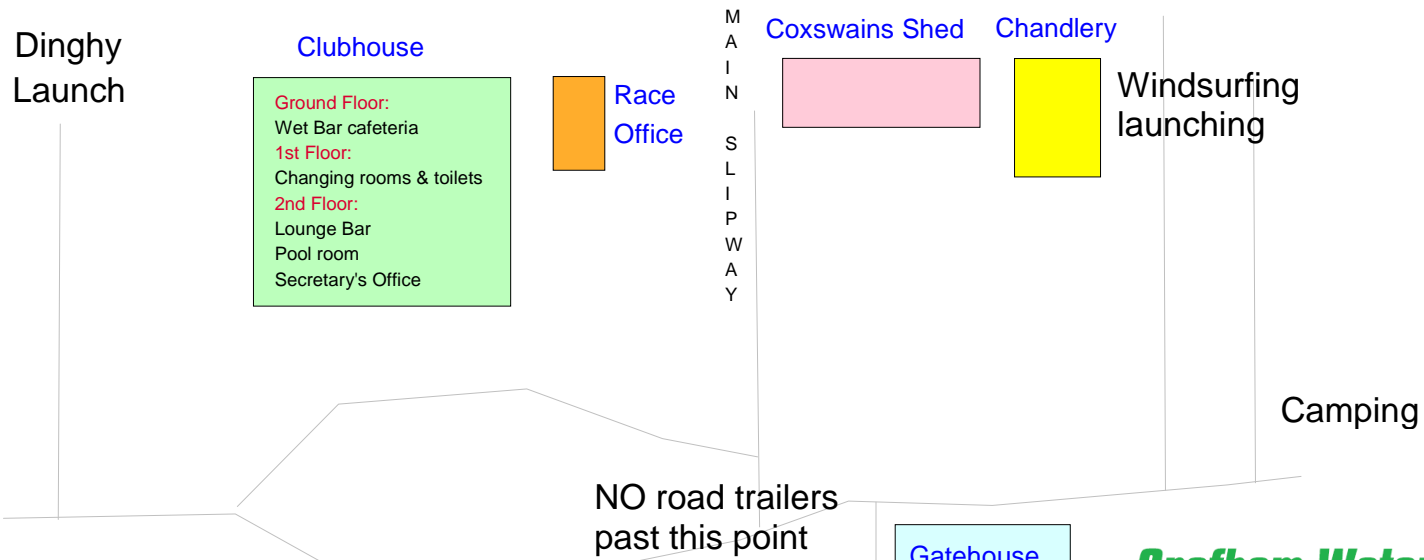

Grafham Water Site Map

- | | | | | | |
|---|---------------------------|---|-----------------------|---|-----------------------|
|  | Watersports & sales |  | Toilets |  | Cycle hire & sales |
|  | Car parking |  | Picnic area |  | Nature trail |
|  | Dog walking |  | Bird hides |  | Refreshments |
|  | Children's play area |  | Footpaths & cycleways |  | Reservoir information |
|  | Woodland & Nature Reserve | | | | |