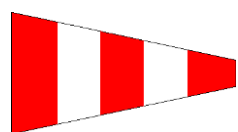

One Hour Classic Flags

2025

On water

D
Foil fleet class flag

E
Fin fleet class flag

J
Wing foil class flag

N
Started races abandoned

M
Mark of the course

H
Go home

1st Sub
General recall

AP
Postponement

Orange flag
Lap line
Finish line

Red flag
3 minutes

Yellow flag
2 minutes

Green flag
Go

On the shore