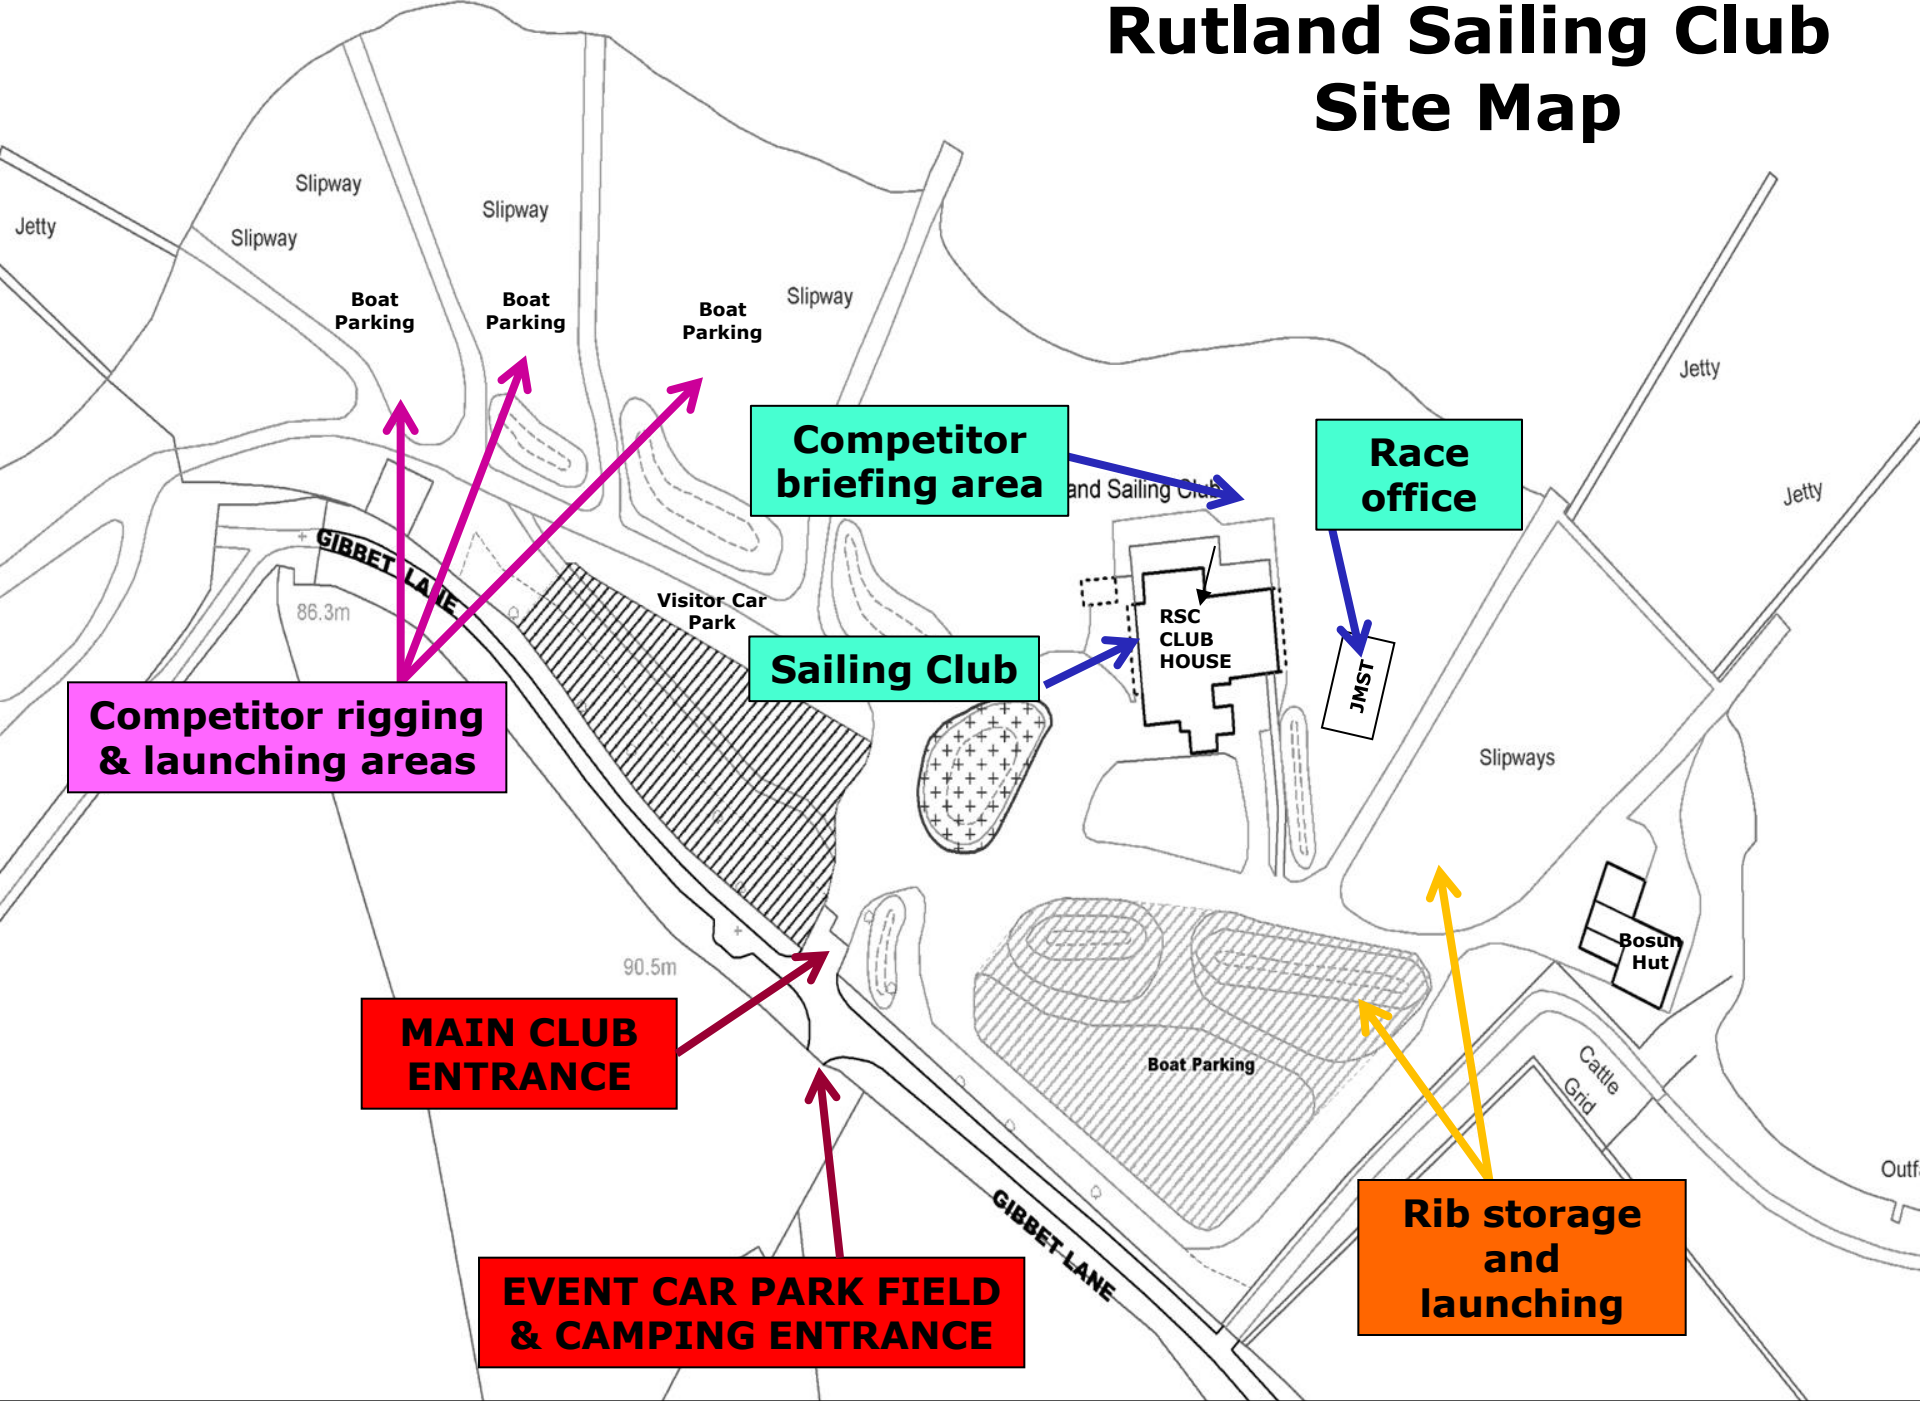

# Rutland Sailing Club Site Map

**Competitor briefing area**

**Race office**

**Sailing Club**

**Competitor rigging & launching areas**

**MAIN CLUB ENTRANCE**

**EVENT CAR PARK FIELD & CAMPING ENTRANCE**

**Rib storage and launching**