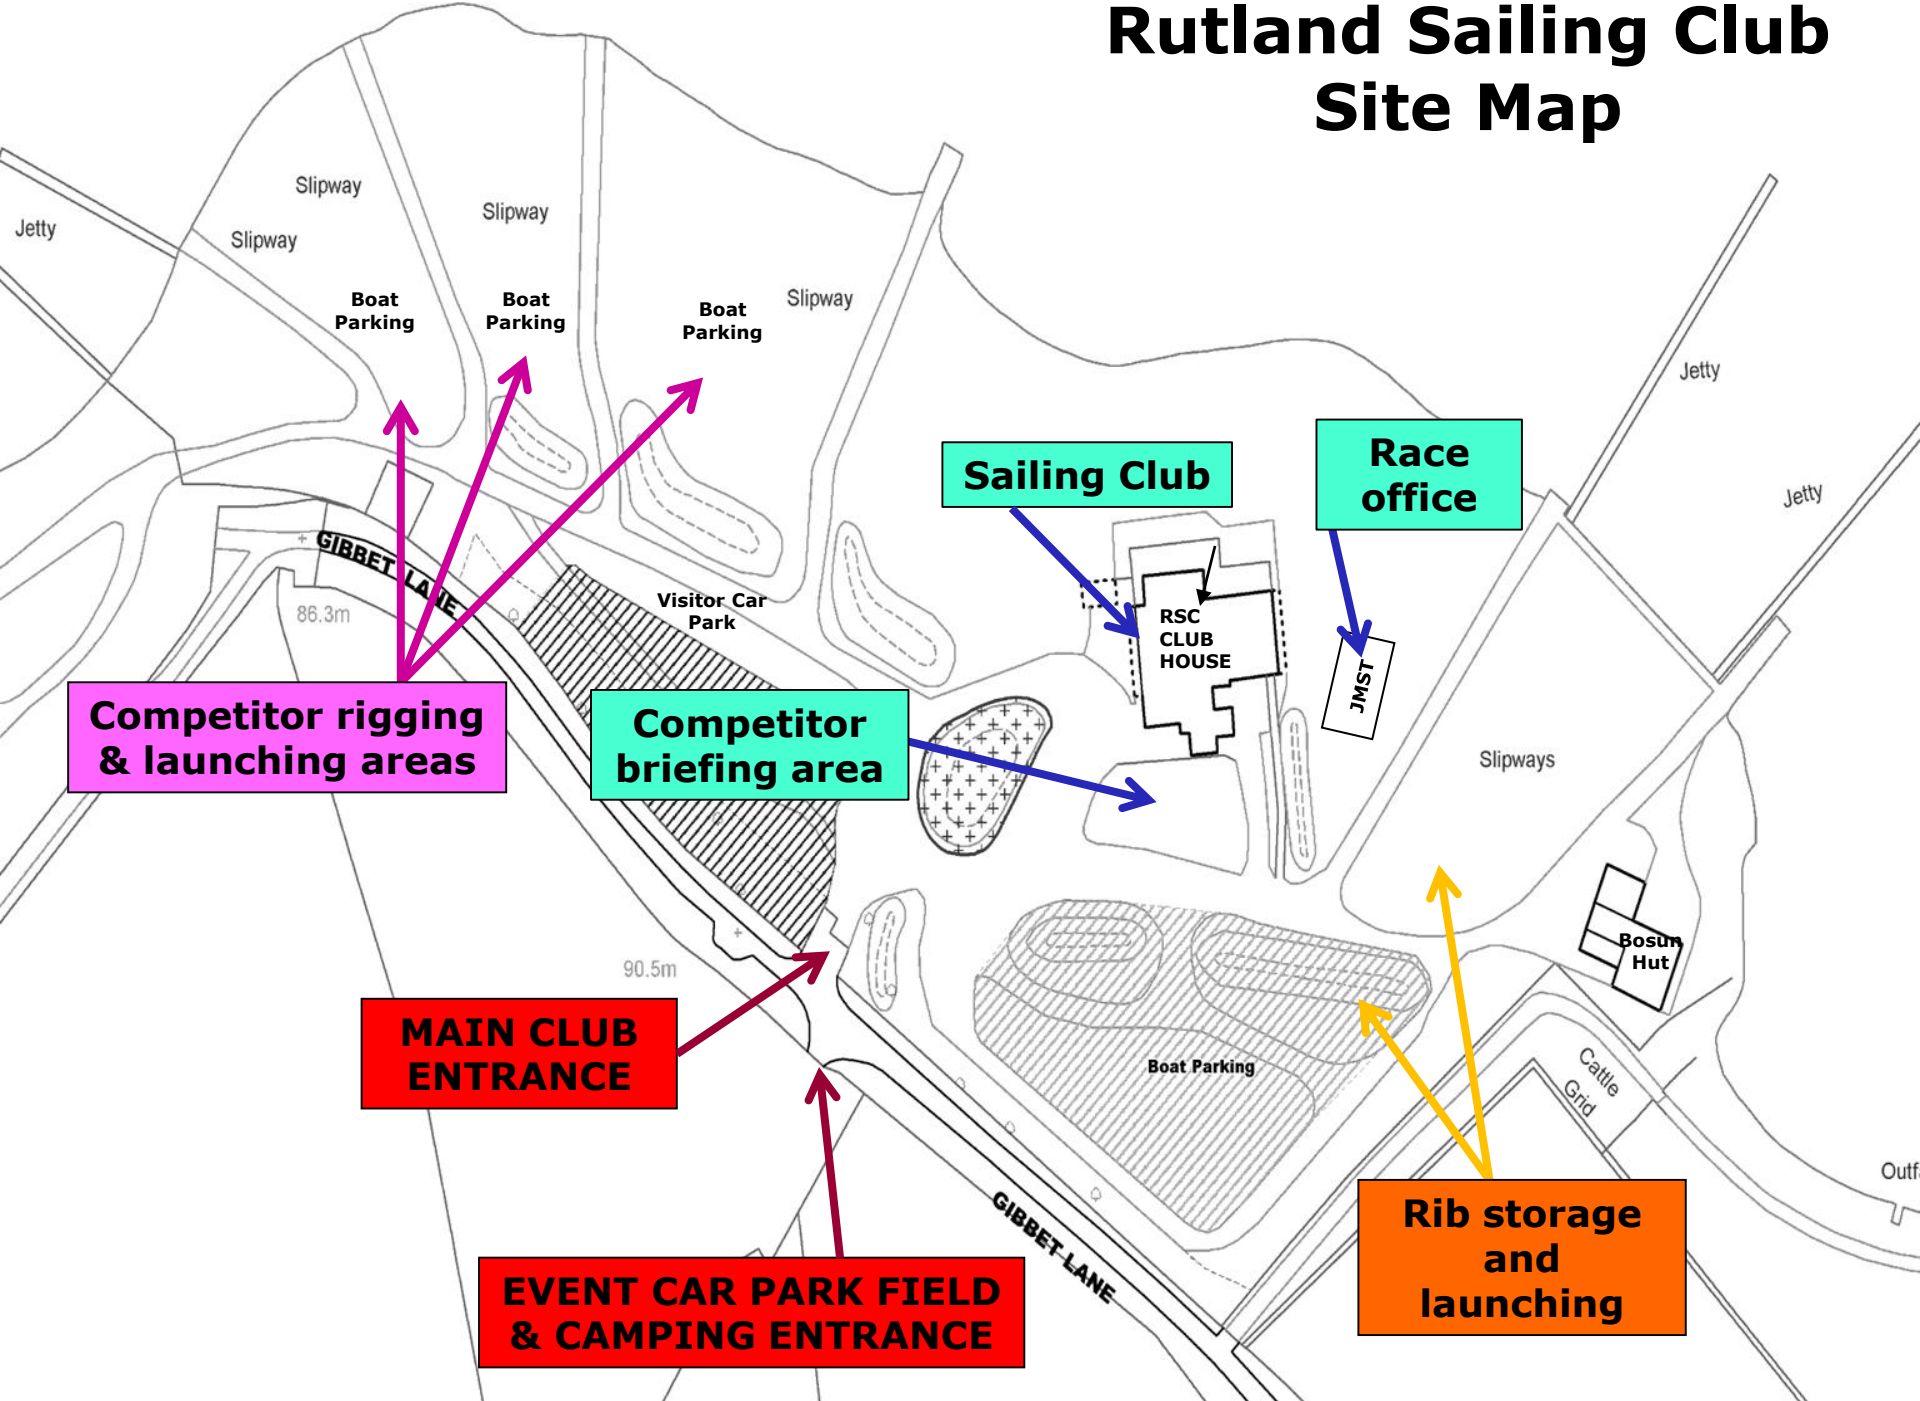

Rutland Sailing Club Site Map

Competitor rigging & launching areas

Competitor briefing area

Sailing Club

Race office

MAIN CLUB ENTRANCE

EVENT CAR PARK FIELD & CAMPING ENTRANCE

Rib storage and launching